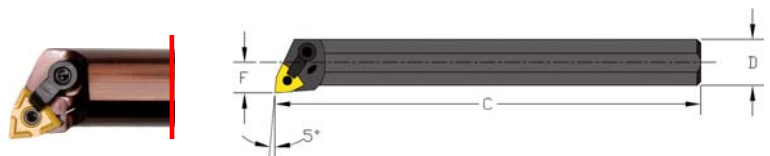

STEEL BORING BAR SALE

50% OFF

Feb. 1 – Mar. 31

Negative 80° Diamond -5° Lead

SALE PRICES!

Designation		D Dia.	C OAL	F	Min Bore	Insert	Shim Seat	Lock Pin	Clamp Screw	Clamp	Coolant Thru	Non Coolant
Coolant Thru	Non Coolant											
A12R MCLNR3	S12R MCLNR3	.750	8	.500	.963	CNMG 322	--	NL-33	XNS-36	CL-7	\$63.50	\$54.50
A16S MCLNR3	S16S MCLNR3	1.000	10	.640	1.240		--	NL-33	XNS-36	CL-7	\$80.50	\$71.00
A16S MCLNR4	S16S MCLNR4	1.000	10	.640	1.240	CNMG 432	--	NL-44	XNS-47	CL-20	\$80.50	\$71.00
A20U MCLNR4	S20U MCLNR4	1.250	14	.765	1.470		ICSN-433	NL-46	XNS-47	CL-20	\$118.00	\$105.50
A24U MCLNR4	S24U MCLNR4	1.500	14	.890	1.760		ICSN-433	NL-46	XNS-47	CL-20	\$134.00	\$119.50

Negative Trigon -5° Lead

SALE PRICES!

Designation		D Dia.	C OAL	F	Min Bore	Insert	Shim Seat	Lock Pin	Clamp Screw	Clamp	Coolant Thru	Non Coolant
Coolant Thru	Non Coolant											
A12R MWLNR3	S12R MWLNR3	.750	8	.500	.963	WNMG 332	--	NL-33L	XNS-36	CL-7	\$63.50	\$54.50
A16S MWLNR3	S16S MWLNR3	1.000	10	.640	1.240		--	NL-33L	XNS-36	CL-7	\$80.50	\$71.00
A16S MWLNR4	S16S MWLNR4	1.000	10	.640	1.240	WNMG 432	--	NL-44	XNS-47	CL-20	\$80.50	\$71.00
A20U MWLNR4	S20U MWLNR4	1.250	14	.765	1.470		IWSN-433	NL-46	XNS-47	CL-20	\$118.00	\$105.50
A24U MWLNR4	S24U MWLNR4	1.500	14	.890	1.760		IWSN-433	NL-46	XNS-47	CL-20	\$134.00	\$119.50

Negative 55° Diamond (Profiling) -3° Lead

SALE PRICES!

Designation		D Dia.	C OAL	F	Min Bore	Insert	Shim Seat	Lock Pin	Clamp Screw	Clamp	Coolant Thru	Non Coolant
Coolant Thru	Non Coolant											
A12R MDUNR3	S12R MDUNR3	.750	8	.625	1.050	DNMG 332	--	NL-33L	XNS-36	CL-7	\$67.50	\$59.00
A16S MDUNR3	S16S MDUNR3	1.000	10	.750	1.300		--	NL-33L	XNS-36	CL-7	\$85.00	\$75.50
A20T MDUNR3	S20T MDUNR3	1.250	12	1.000	1.705		--	NL-33L	XNS-36	CL-7	\$120.50	\$108.00
A20T MDUNR4	S20T MDUNR4	1.250	12	1.000	1.705	DNMG 432	IDSN-433	NL-46	XNS-48	CL-22	\$120.50	\$108.00
A24U MDUNR4	S24U MDUNR4	1.500	14	1.125	2.000		IDSN-433	NL-46	XNS-48	CL-22	\$138.50	\$124.00