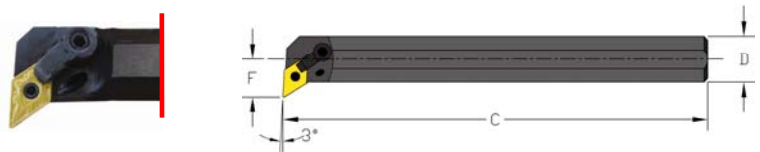

STEEL BORING BAR SALE

50% OFF

Feb. 1 – Mar. 31

Negative 80° Diamond -5° Lead

SALE PRICES!

Designation		D Dia.	C OAL	F	Min Bore	Insert	Shim Seat	Lock Pin	Clamp Screw	Clamp	Coolant Thru	Non Coolant
Coolant Thru	Non Coolant											
A12R MCLNR3	S12R MCLNR3	.750	8	.500	.963	CNMG 322	--	NL-33	XNS-36	CL-7	\$63.50	\$54.50
A16S MCLNR3	S16S MCLNR3	1.000	10	.640	1.240		--	NL-33	XNS-36	CL-7	\$80.50	\$71.00
A16S MCLNR4	S16S MCLNR4	1.000	10	.640	1.240	CNMG 432	--	NL-44	XNS-47	CL-20	\$80.50	\$71.00
A20U MCLNR4	S20U MCLNR4	1.250	14	.765	1.470		ICSN-433	NL-46	XNS-47	CL-20	\$118.00	\$105.50
A24U MCLNR4	S24U MCLNR4	1.500	14	.890	1.760		ICSN-433	NL-46	XNS-47	CL-20	\$134.00	\$119.50

Negative Trigon -5° Lead

SALE PRICES!

Designation		D Dia.	C OAL	F	Min Bore	Insert	Shim Seat	Lock Pin	Clamp Screw	Clamp	Coolant Thru	Non Coolant
Coolant Thru	Non Coolant											
A12R MWLNR3	S12R MWLNR3	.750	8	.500	.963	WNMG 332	--	NL-33L	XNS-36	CL-7	\$63.50	\$54.50
A16S MWLNR3	S16S MWLNR3	1.000	10	.640	1.240		--	NL-33L	XNS-36	CL-7	\$80.50	\$71.00
A16S MWLNR4	S16S MWLNR4	1.000	10	.640	1.240	WNMG 432	--	NL-44	XNS-47	CL-20	\$80.50	\$71.00
A20U MWLNR4	S20U MWLNR4	1.250	14	.765	1.470		IWSN-433	NL-46	XNS-47	CL-20	\$118.00	\$105.50
A24U MWLNR4	S24U MWLNR4	1.500	14	.890	1.760		IWSN-433	NL-46	XNS-47	CL-20	\$134.00	\$119.50

Negative 55° Diamond (Profiling) -3° Lead

SALE PRICES!

Designation		D Dia.	C OAL	F	Min Bore	Insert	Shim Seat	Lock Pin	Clamp Screw	Clamp	Coolant Thru	Non Coolant
Coolant Thru	Non Coolant											
A12R MDUNR3	S12R MDUNR3	.750	8	.625	1.050	DNMG 332	--	NL-33L	XNS-36	CL-7	\$67.50	\$59.00
A16S MDUNR3	S16S MDUNR3	1.000	10	.750	1.300		--	NL-33L	XNS-36	CL-7	\$85.00	\$75.50
A20T MDUNR3	S20T MDUNR3	1.250	12	1.000	1.705		--	NL-33L	XNS-36	CL-7	\$120.50	\$108.00
A20T MDUNR4	S20T MDUNR4	1.250	12	1.000	1.705	DNMG 432	IDSN-433	NL-46	XNS-48	CL-22	\$120.50	\$108.00
A24U MDUNR4	S24U MDUNR4	1.500	14	1.125	2.000		IDSN-433	NL-46	XNS-48	CL-22	\$138.50	\$124.00